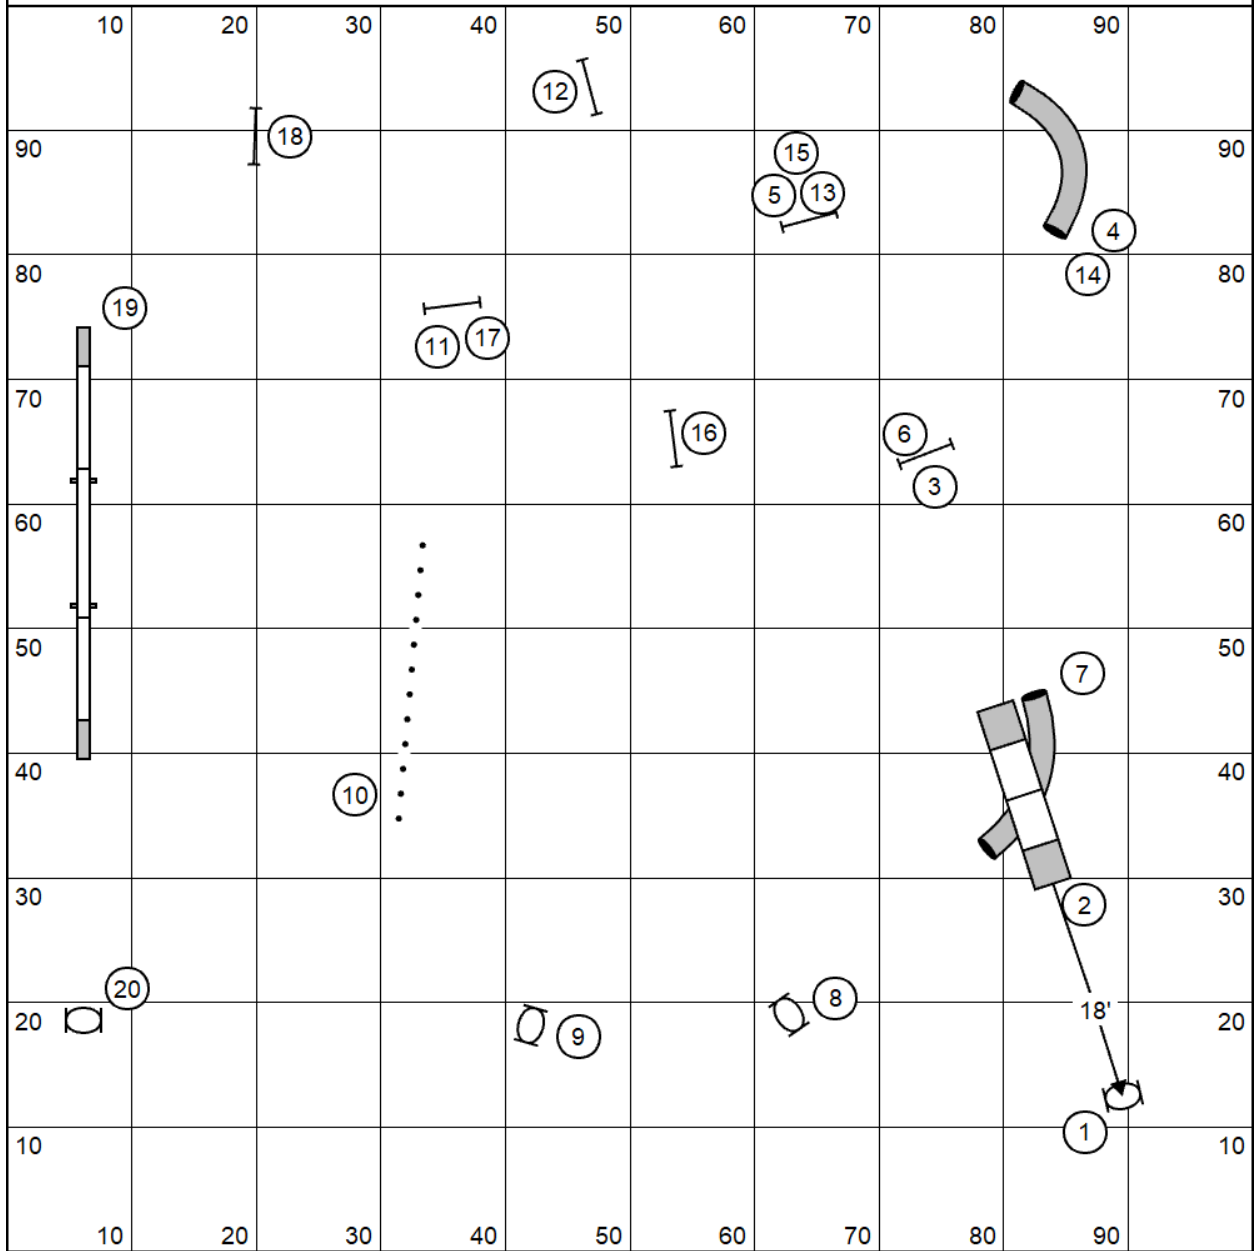

1010 Nalu ER1

Designer: Jeff Lyons

1010 Nalu OR2

Designer: Jeff Lyons

1010 Nalu NR1

Designer: Jeff Lyons

1010 - Nalu Elite Jumpers

Designer: Jeff Lyons

1010 - Nalu Open Jumpers

Designer: Jeff Lyons

1010 - Nalu Novice Jumpers

Designer: Jeff Lyons

| | | | | | | | | | | |
|----|----|----|----|----|----|----|----|----|----|----|
| | 10 | 20 | 30 | 40 | 50 | 60 | 70 | 80 | 90 | |
| | | | | | | | 6 | | | |
| 90 | | | | | | | | | 7 | 90 |
| | | | | | 9 | | | | | |
| 80 | | | | | | | | | | 80 |
| | | | 10 | | | | 12 | 8 | | |
| 70 | | | | | | | | 5 | | 70 |
| | | | | | 11 | | | | | |
| 60 | | | | | | | | | 13 | 60 |
| | | | | | | | | | 4 | |
| 50 | | | | | | | | | | 50 |
| | | | | | | | | | | |
| 40 | | | | | | | 3 | | | 40 |
| | | | | | 2 | | | | 14 | |
| 30 | | | | | | | | | | 30 |
| | | | 1 | | | | | | | |
| 20 | | | | | | | | | | 20 |
| | | | | | | | | | 15 | |
| 10 | | | | | | | | | | 10 |
| | 10 | 20 | 30 | 40 | 50 | 60 | 70 | 80 | 90 | |