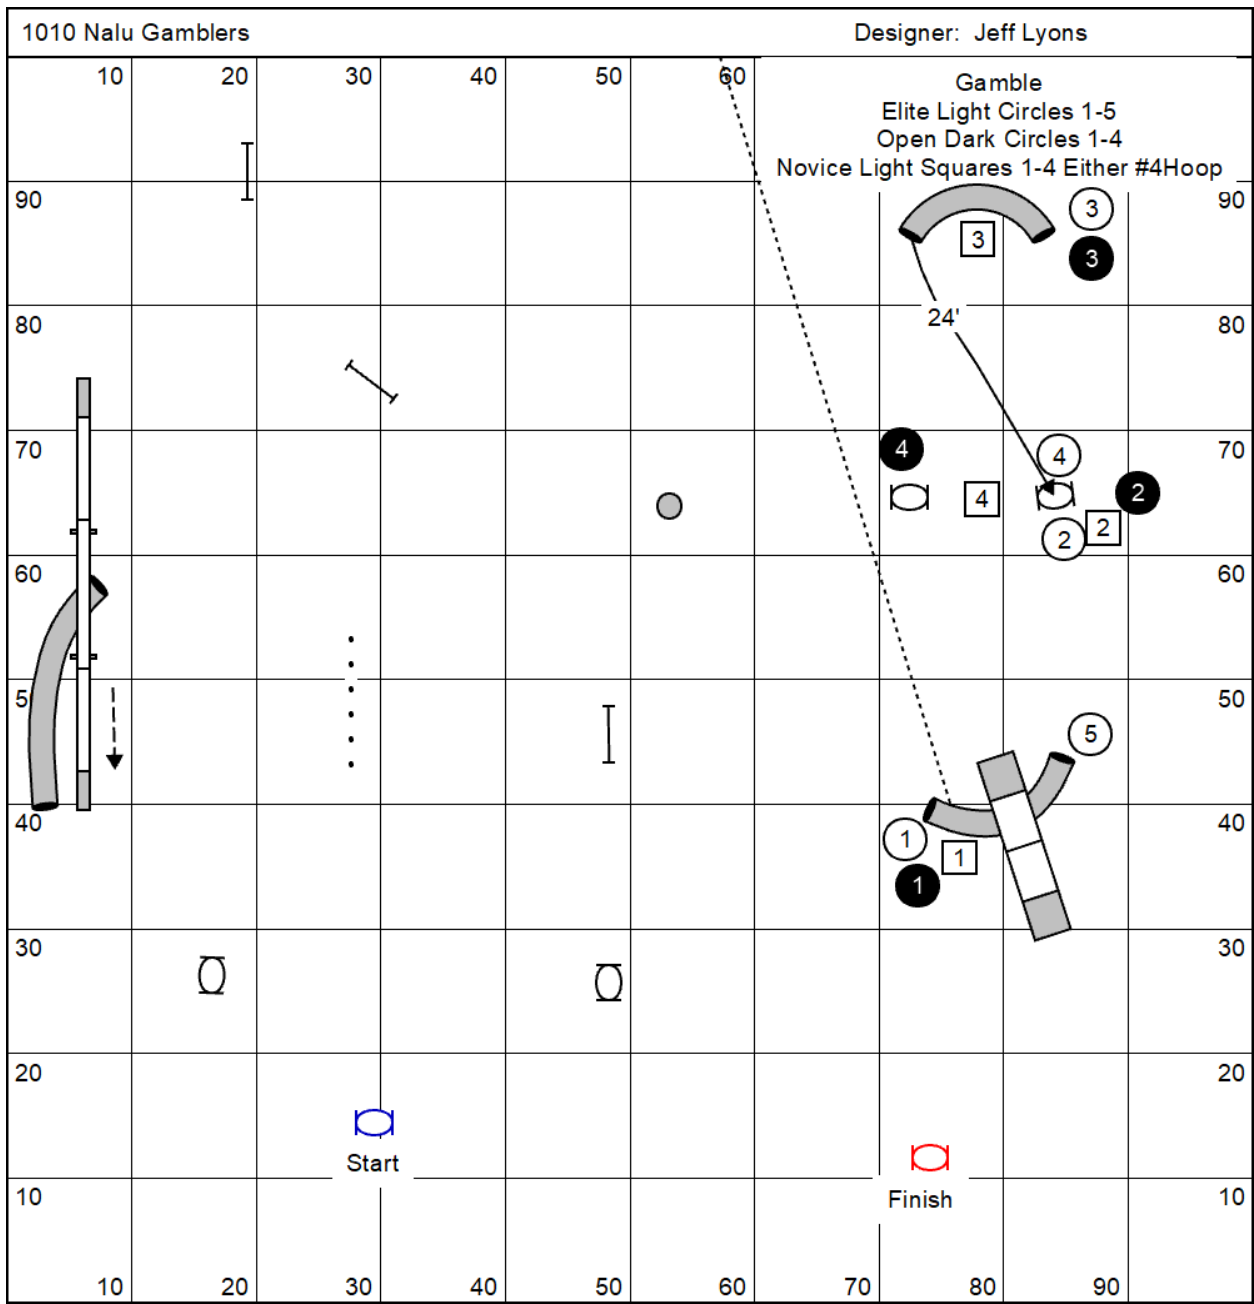

1010 Nalu ER1

Designer: Jeff Lyons

1010 Nalu OR2

Designer: Jeff Lyons

1010 Nalu NR1

Designer: Jeff Lyons

1010 - Nalu Elite Jumpers

Designer: Jeff Lyons