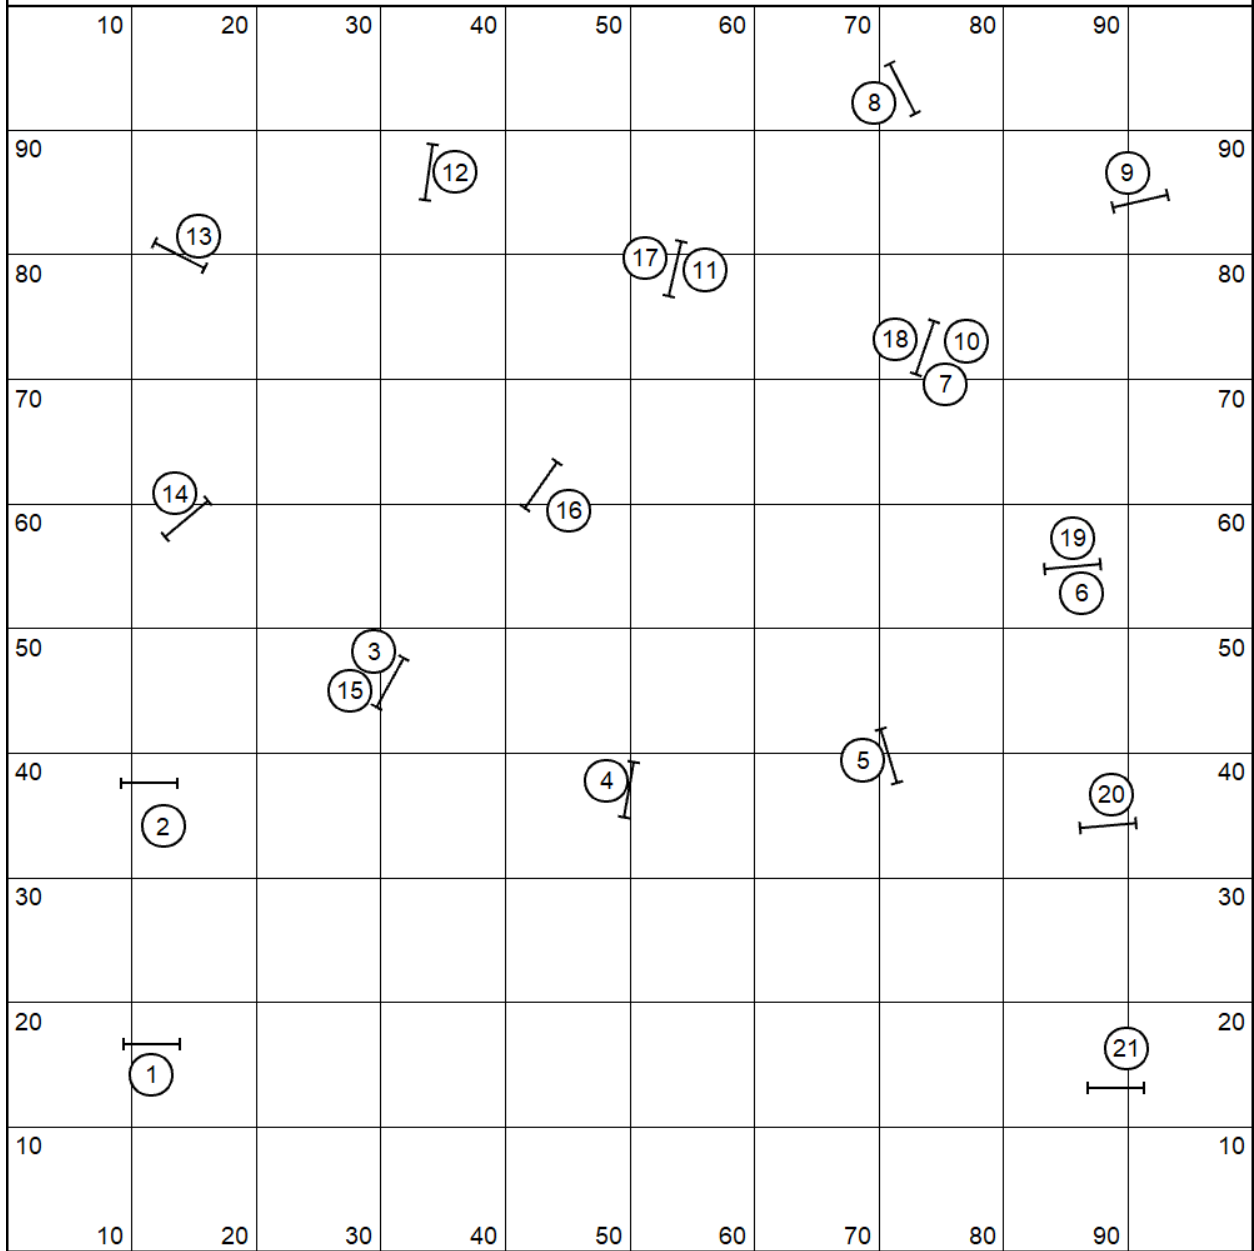

1010 Nalu ER1

Designer: Jeff Lyons

1010 Nalu OR2

Designer: Jeff Lyons

1010 Nalu NR1

Designer: Jeff Lyons

1010 - Nalu Elite Jumpers

Designer: Jeff Lyons