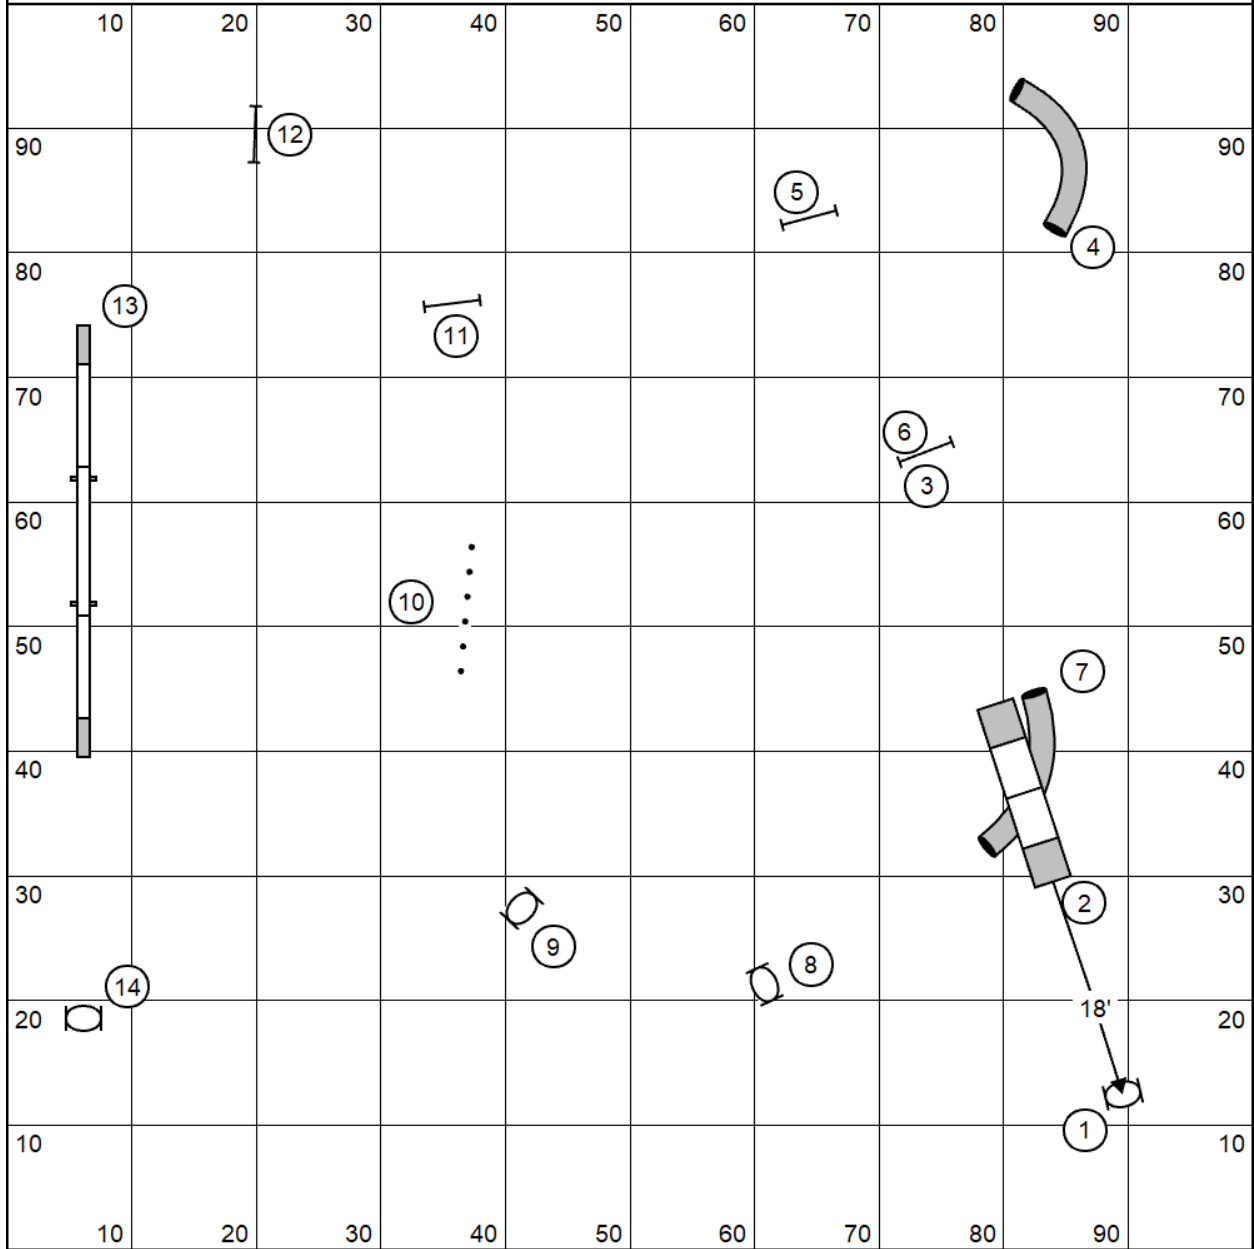

1010 Nalu ER1

Designer: Jeff Lyons

1010 Nalu OR2

Designer: Jeff Lyons

1010 Nalu NR1

Designer: Jeff Lyons

1010 - Nalu Elite Jumpers

Designer: Jeff Lyons