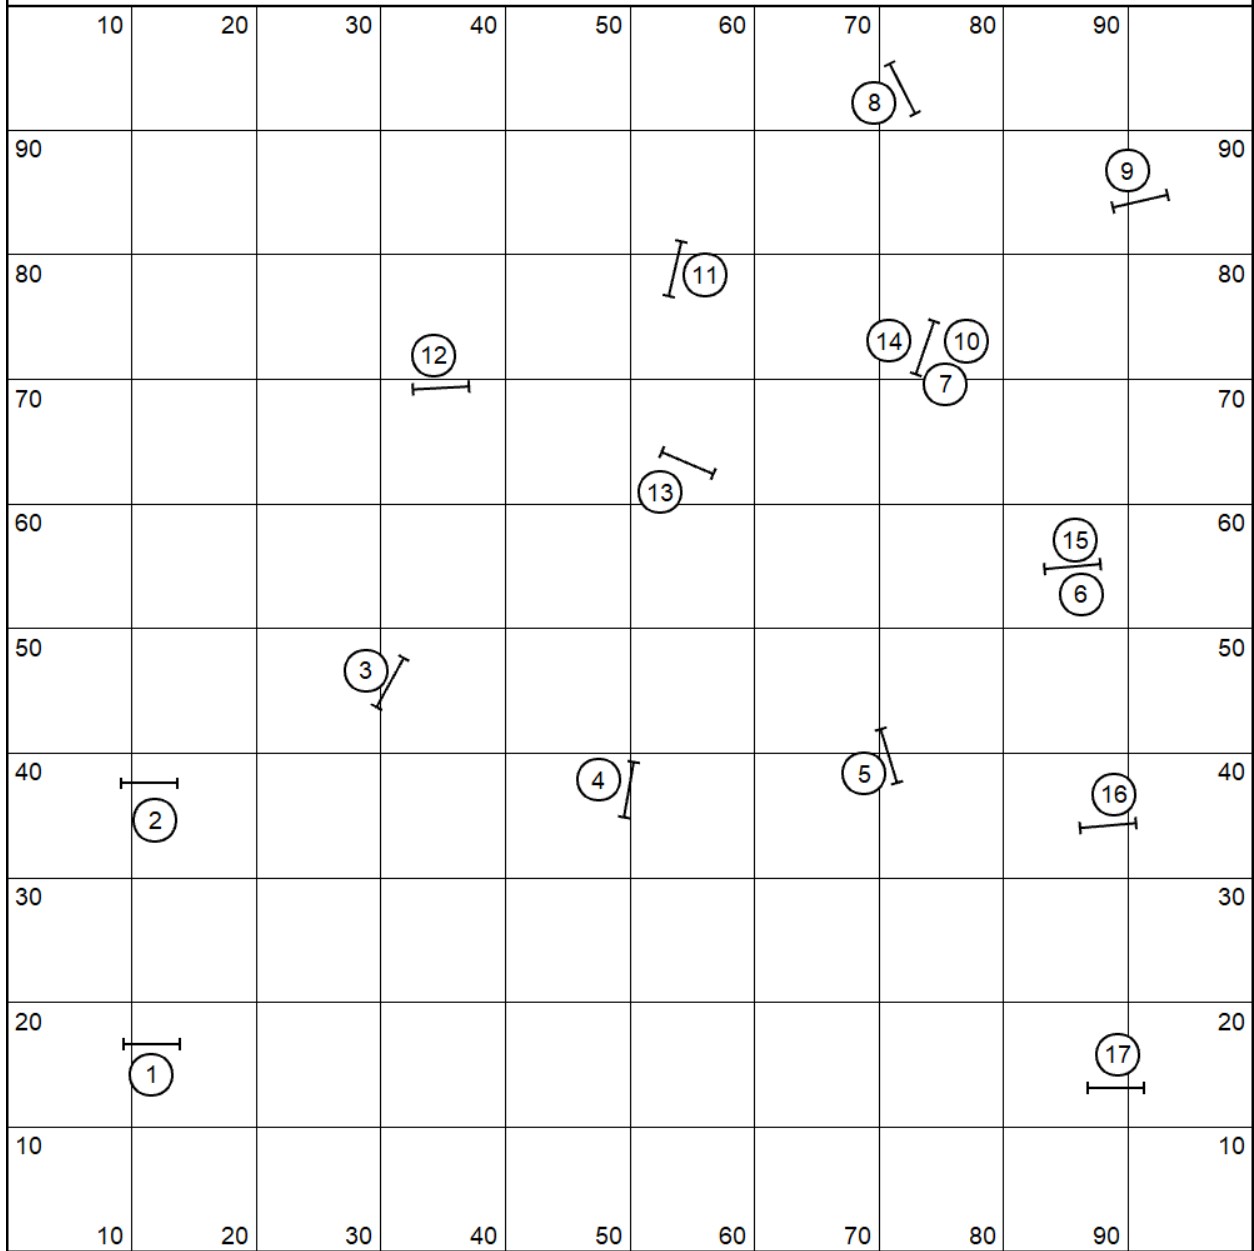

1010 - Nalu Open Jumpers

Designer: Jeff Lyons

1010 - Nalu Novice Jumpers

Designer: Jeff Lyons

	10	20	30	40	50	60	70	80	90	
							6			
90									7	90
					9					
80										80
			10				12	8		
70								5		70
					11					
60									13	60
									4	
50										50
40							3			40
					2				14	
30										30
			1							
20										20
									15	
10										10
	10	20	30	40	50	60	70	80	90