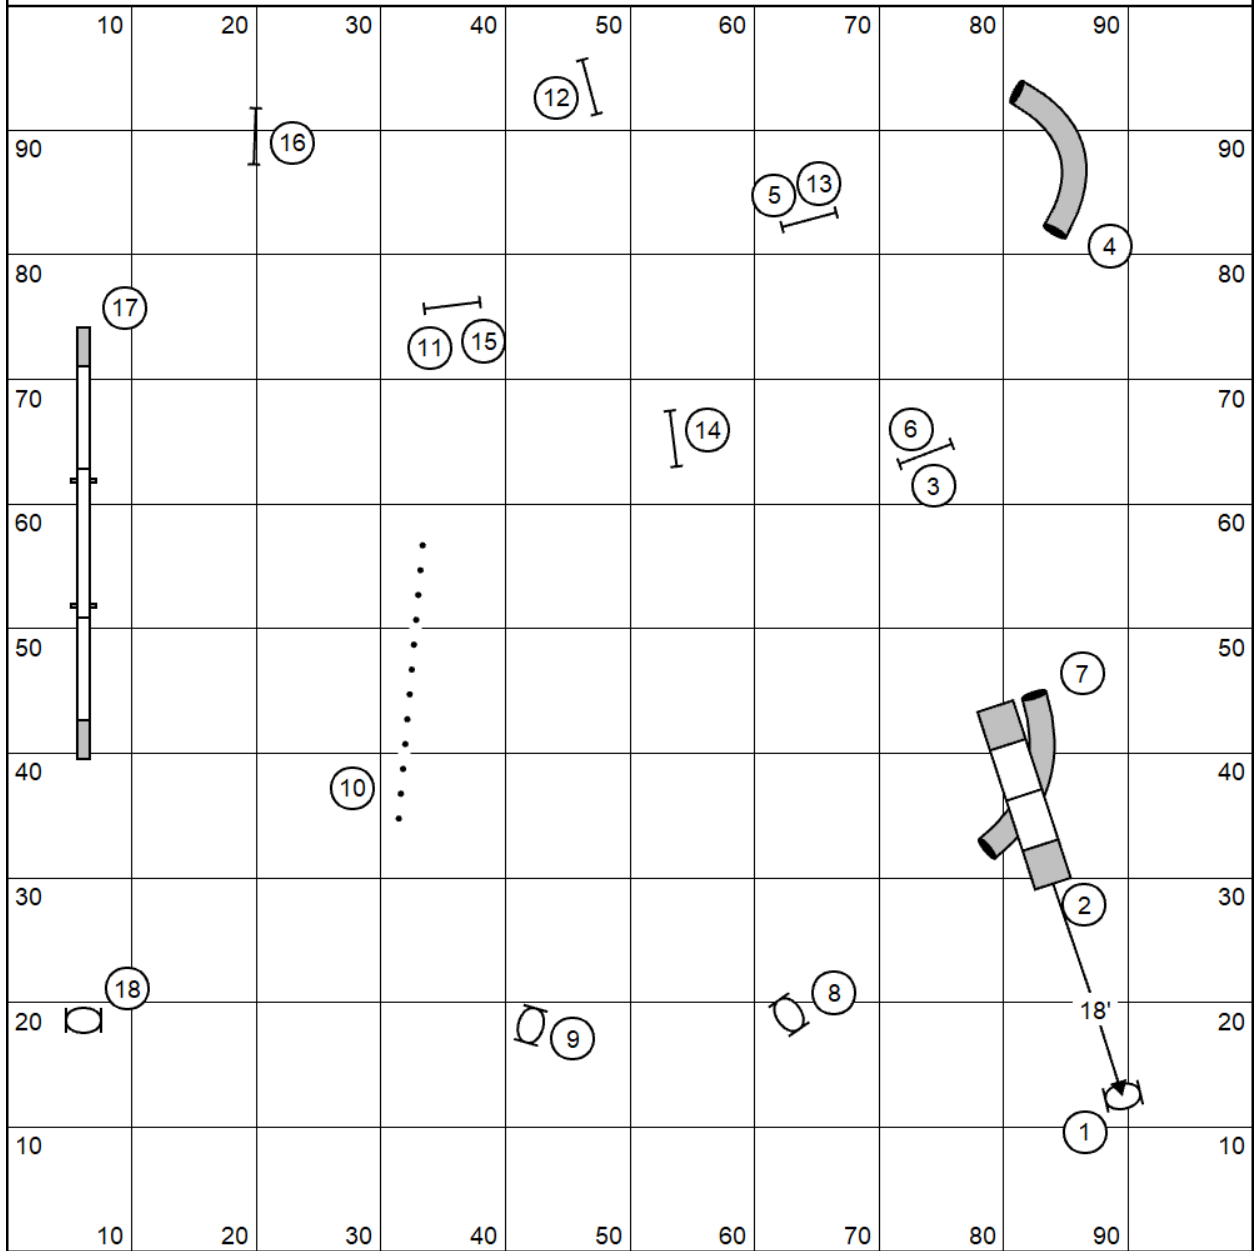

1010 Nalu ER1

Designer: Jeff Lyons

1010 Nalu OR2

Designer: Jeff Lyons

1010 Nalu NR1

Designer: Jeff Lyons

1010 - Nalu Elite Jumpers

Designer: Jeff Lyons